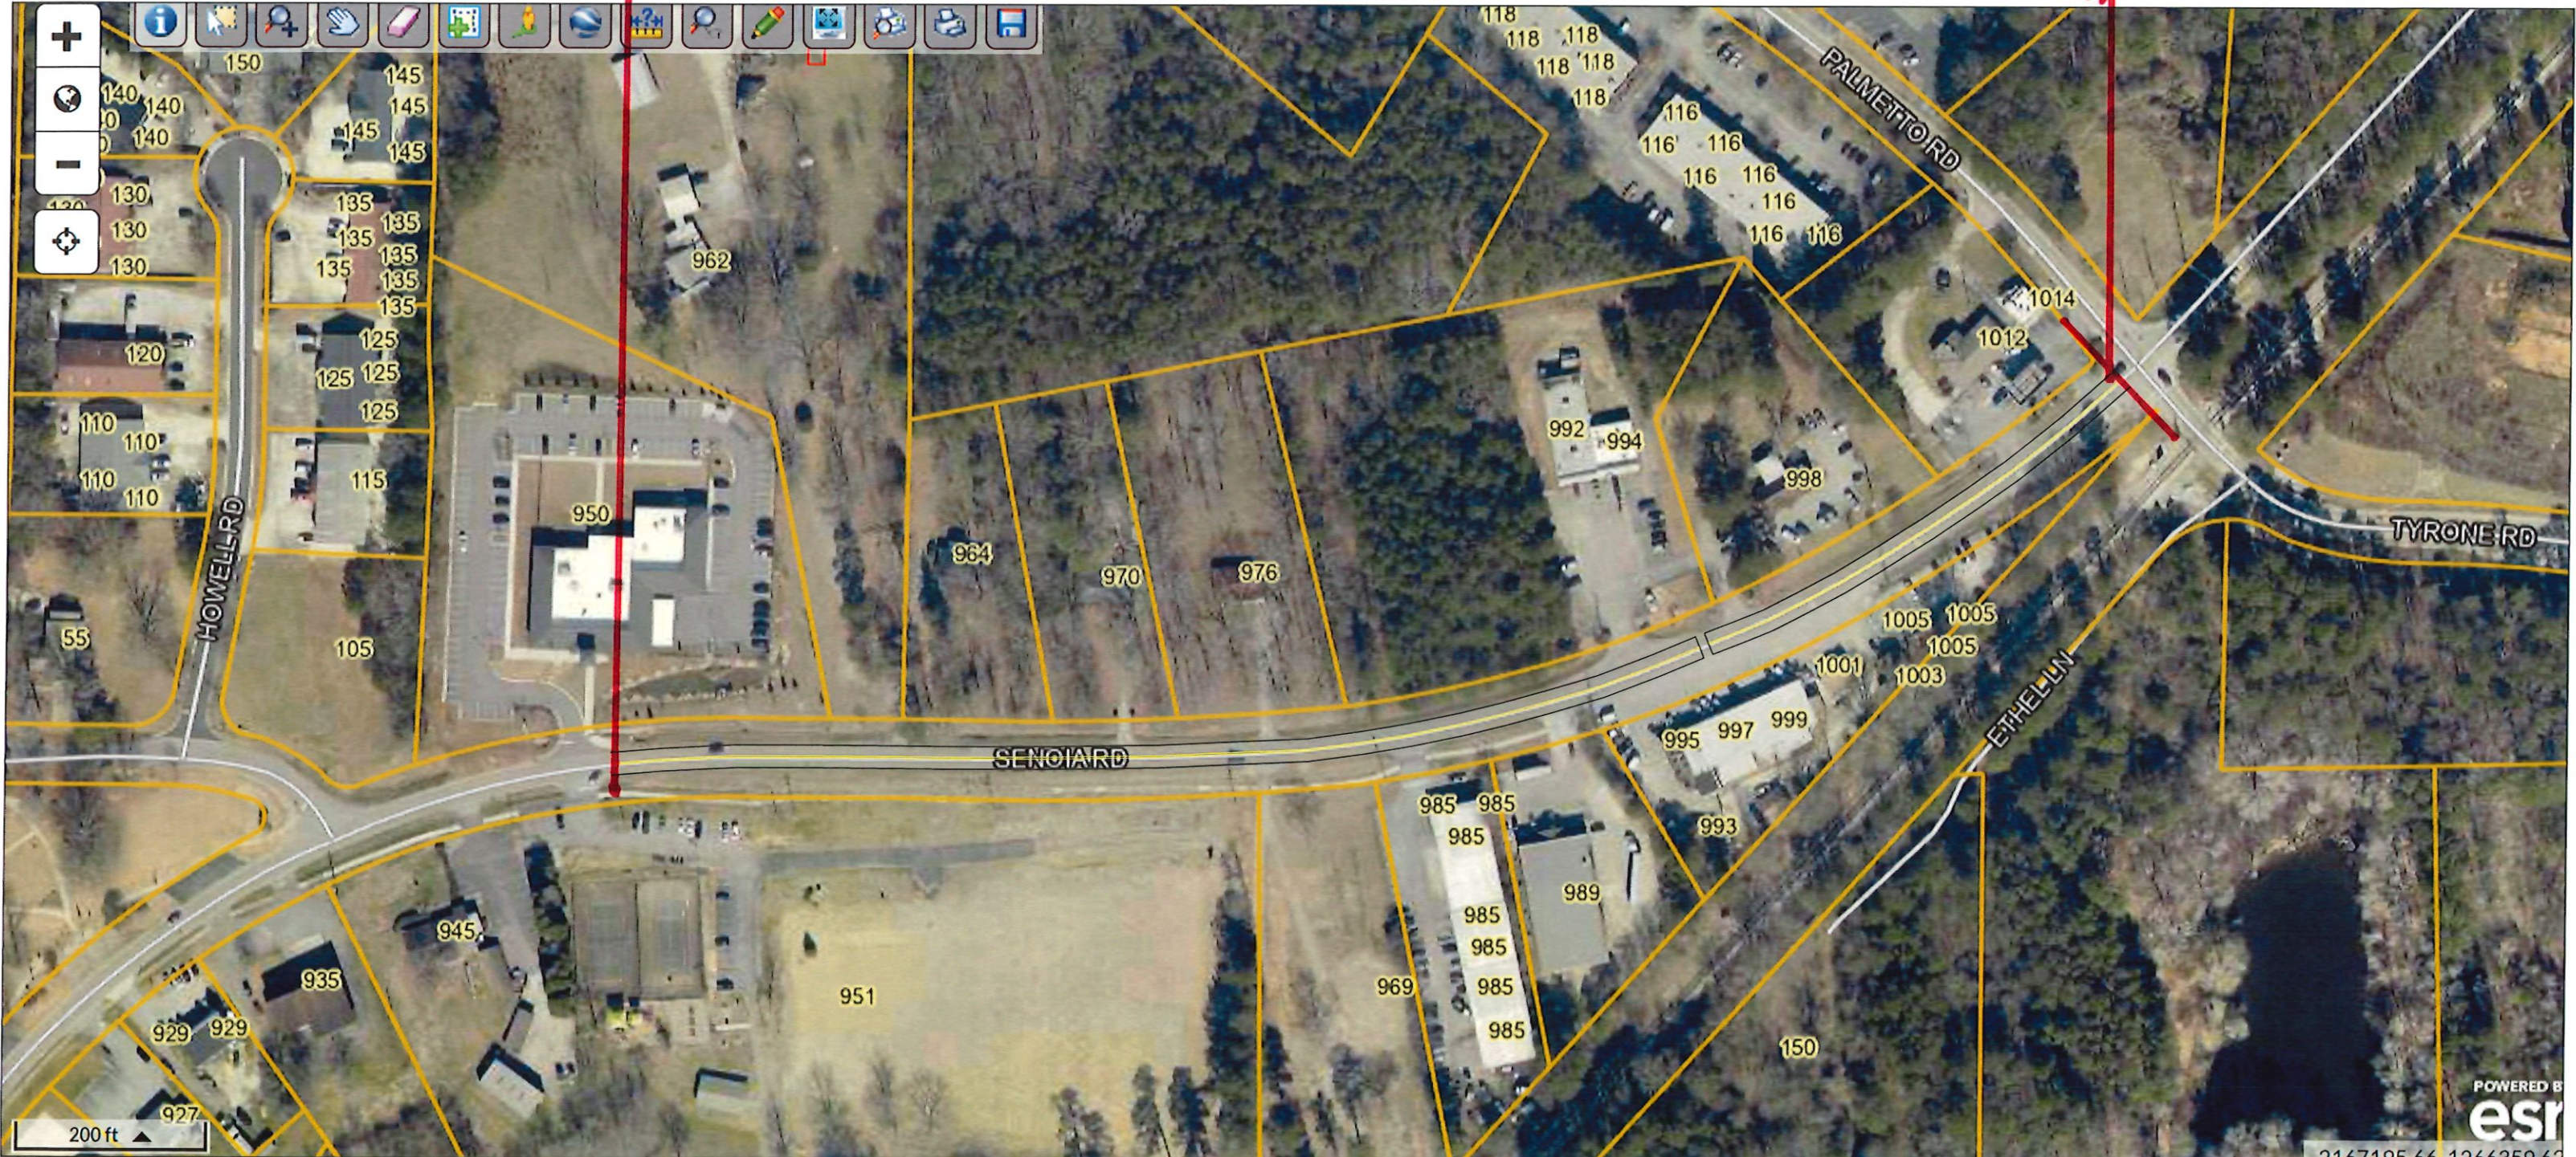

SENOIA ROAD

SENOIA ROAD

END
STA 16+10

START
0+00

DOGWOOD TRAIL

DOGWOOD TRAIL

END AT CURB
STA 34+35

START
0+00